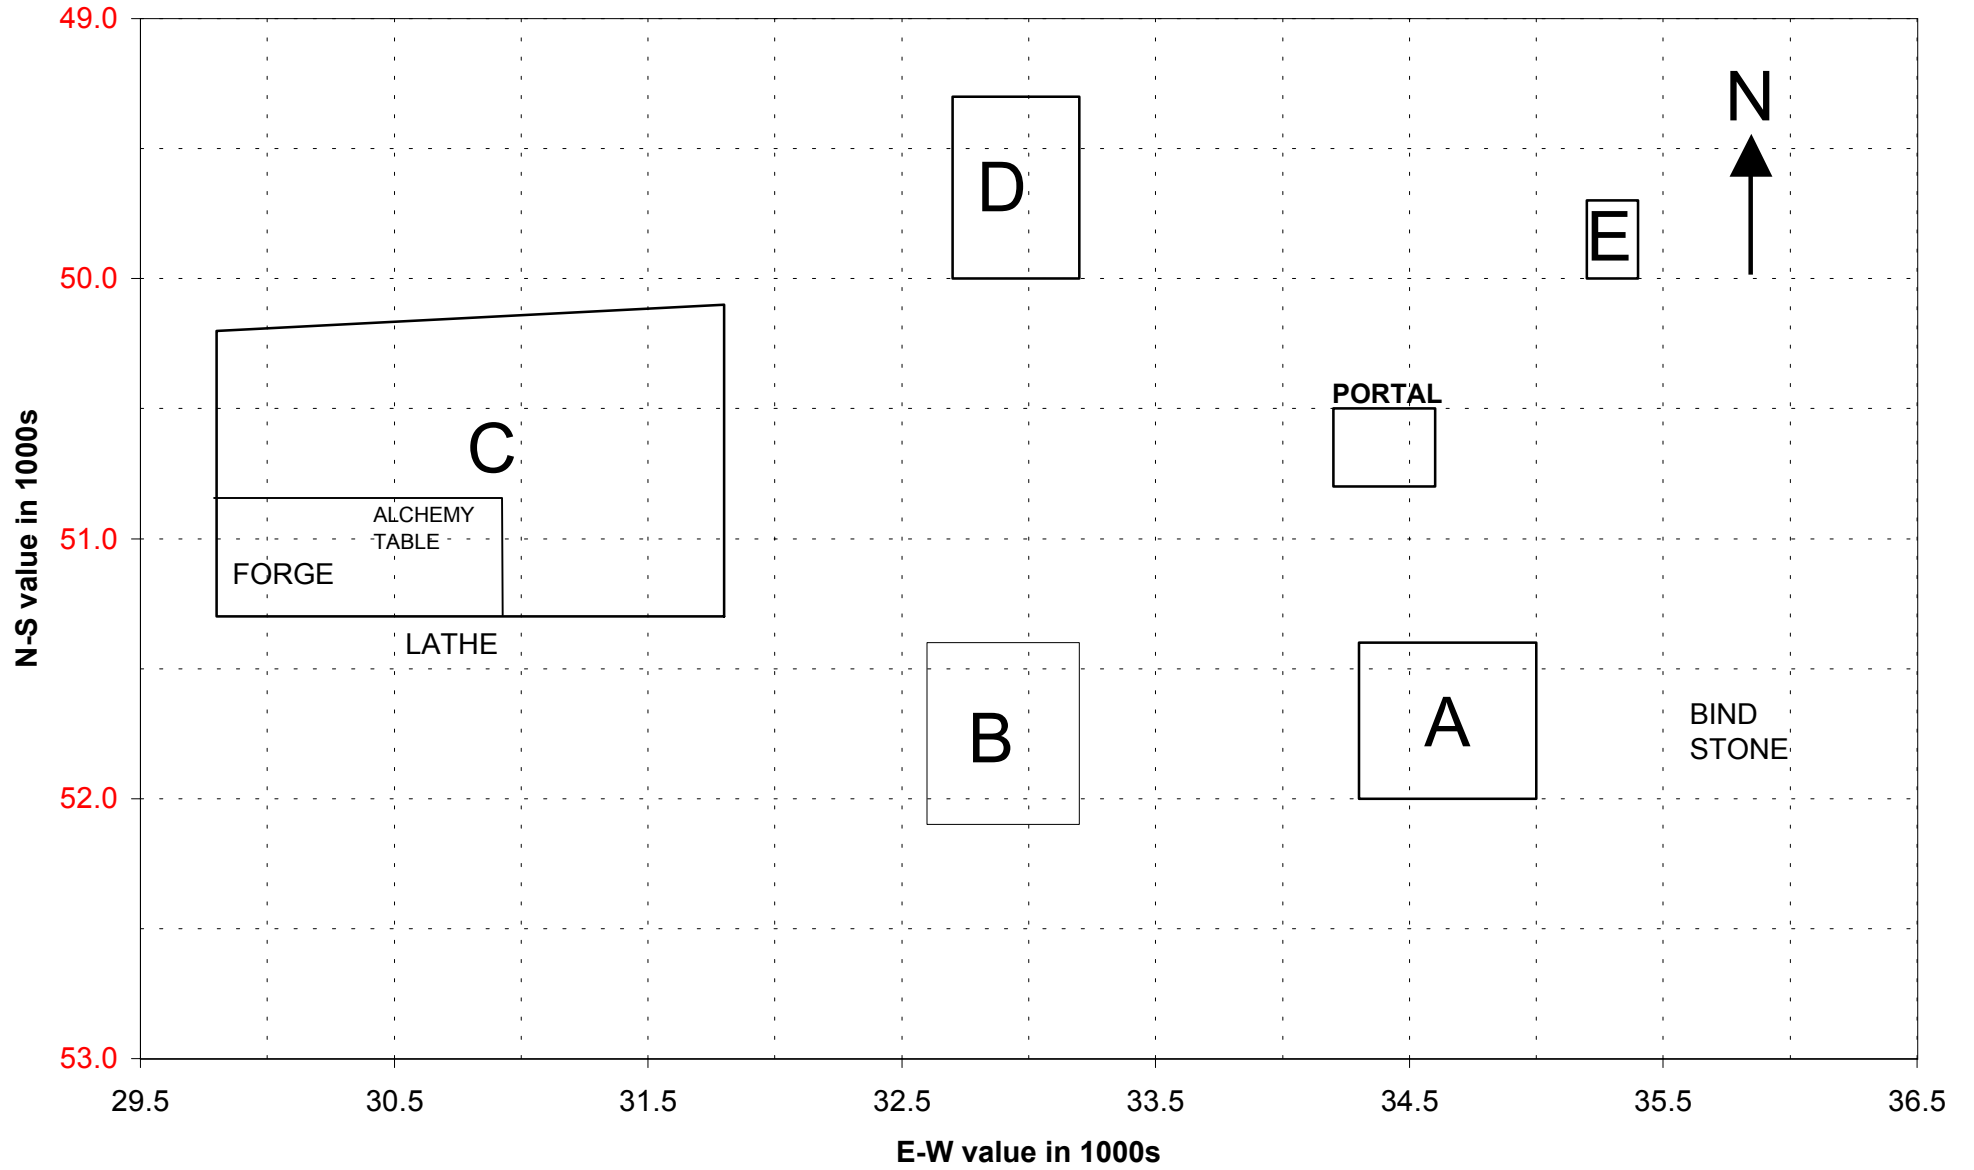

Gothwaite Harbor

Building order	
Morgance Scott Armorsmith Master	A
Guardian Leanden	A
Zinia Marsen Armor Merchant	A
Tessa Ohrman merchant	A
Alec Marah Fletcher Master	B
Lirele	B
Burton MacDougal Poison Merchant	B
Lane Wellin Weapon Merchant	B
Guardian Jenna	bindstone
Jim Stark,healer.	bindstone
Susan Gussier Instrument Merchant	around C
Bronwyn MacEgan Tailor Master	around C
Jacques Tole	around C
AnnMarie the crier	around C
Dyemaster Philip	C
Dyemaster Gary	C
Ylaine Barrett	C
Jackalyn Gordin	C
Billy Faulklier	C
Frederik Rolby	C
Guardian Kellia	C
Stephen Cathal Spellcrafter Master	D
Mirelle Edmunds Alchemist Master	D
Calder Oswald Weapons Merchant	D
Jane Knobs weapons merch	D
Eileen Kintrick shield merch	D
Simone Innes armor mercha	D
Grayson Sanion Weaponsmith Master	E
Trynt Madoc Smith	E
Master Aslin	Portal